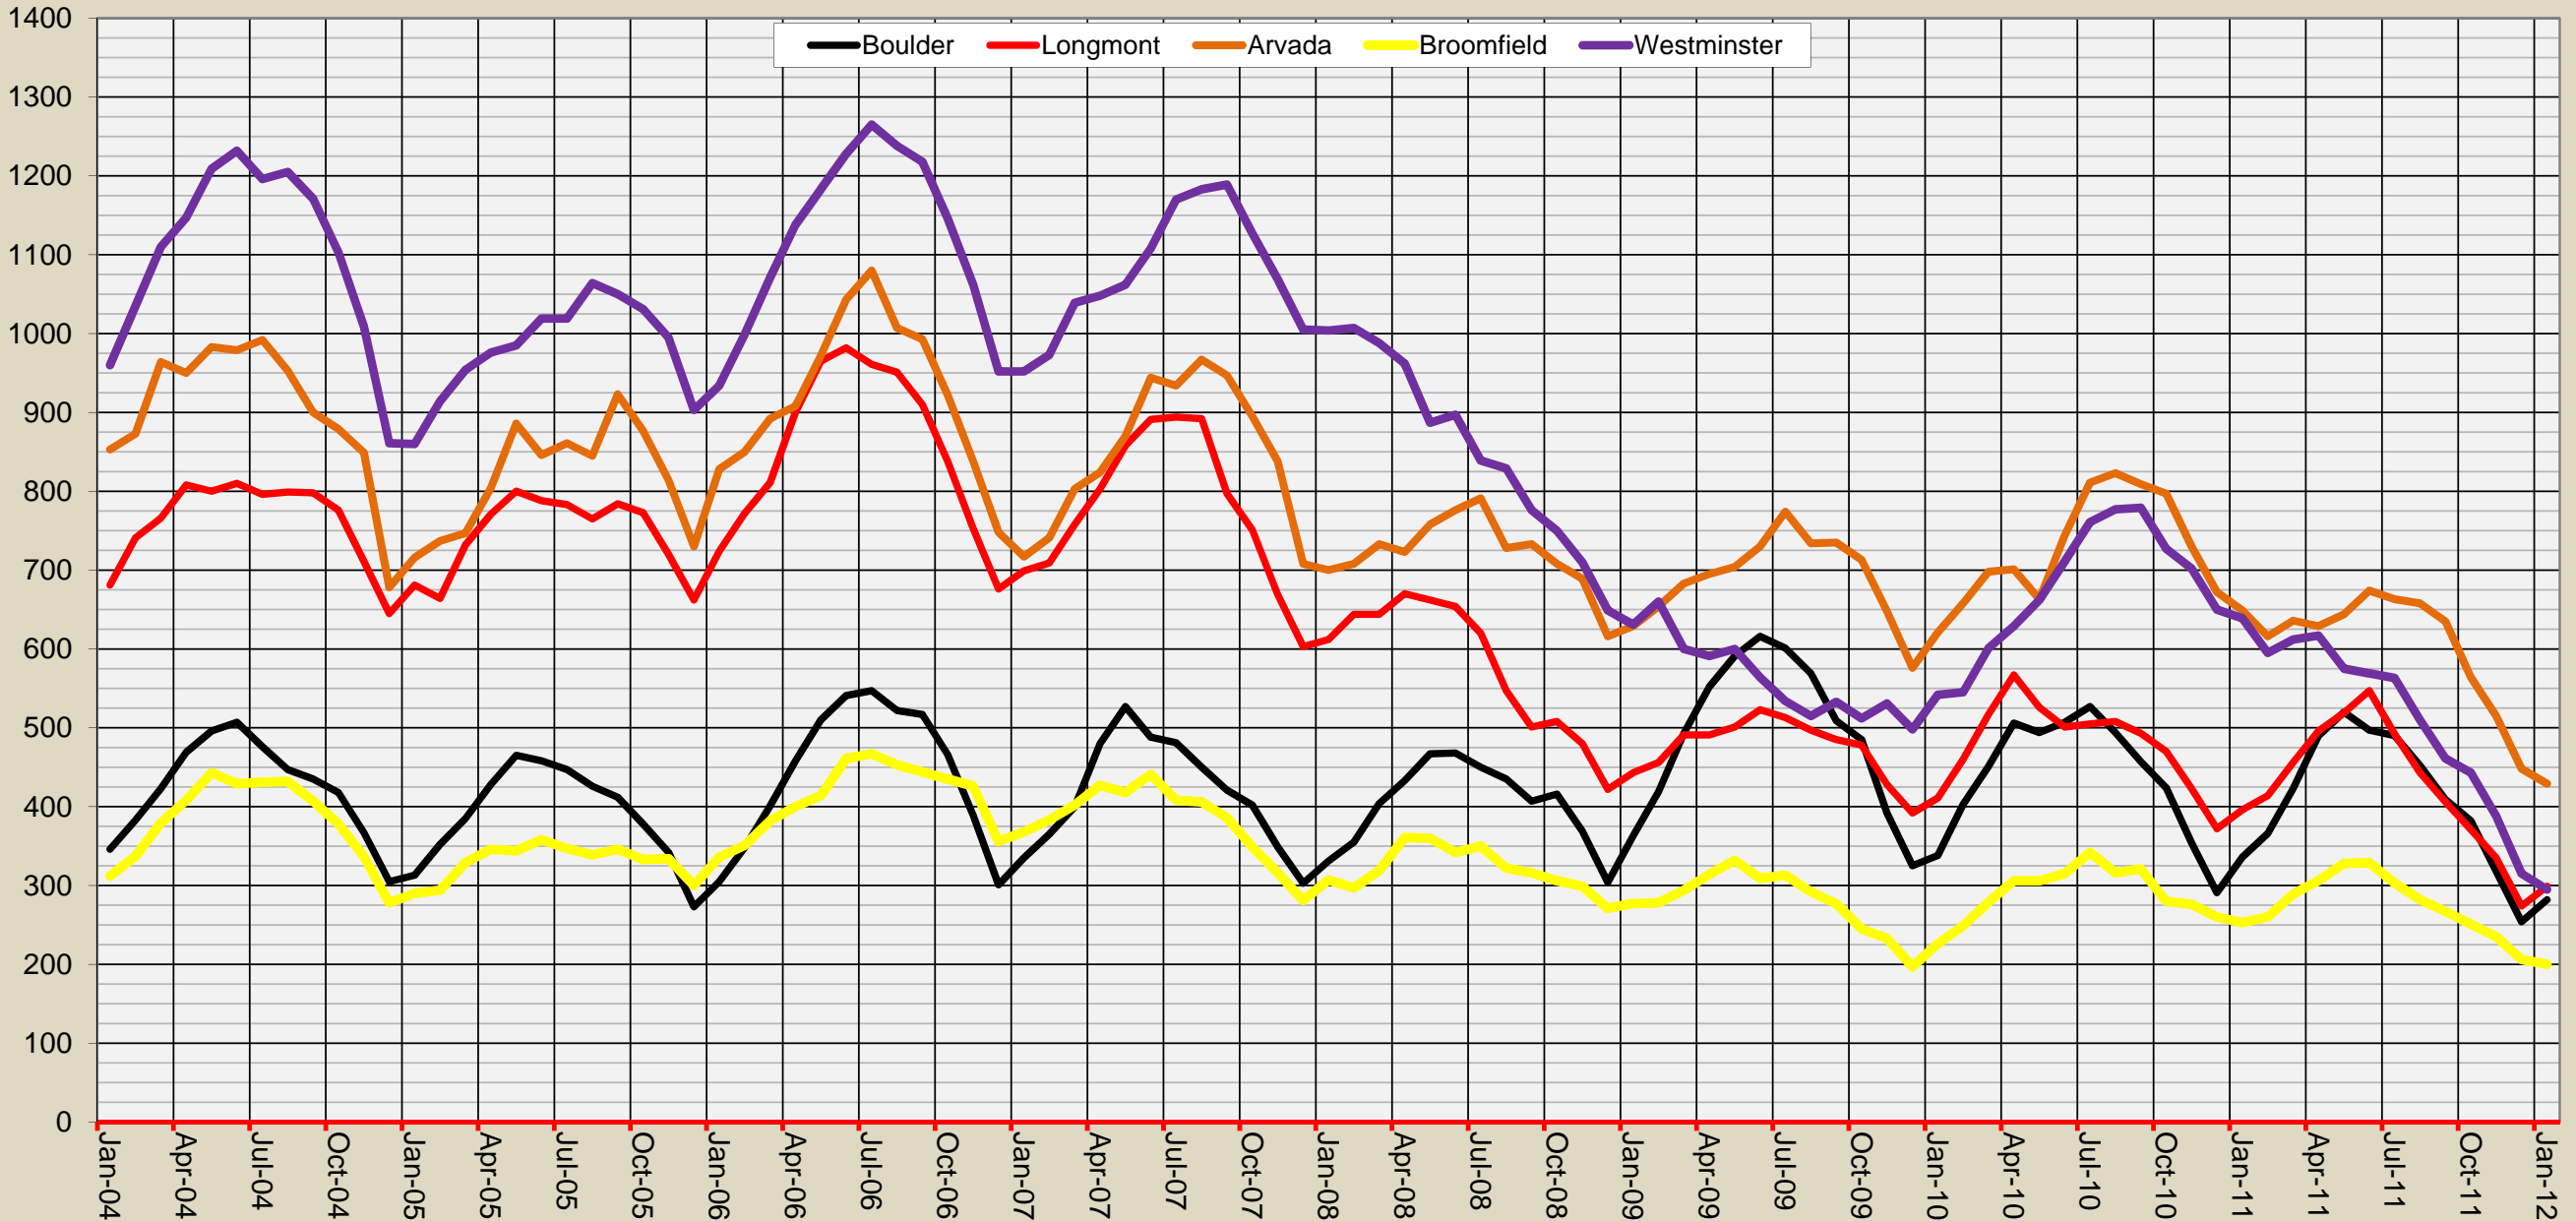

Inventory of Houses for Sale: Number on Market in Larger Communities

Sales through MLS Systems Only: Including both Resale & New Construction

Compiled by Agents for Home Buyers LLC www.Agents4HomeBuyers.com Data Sources: IRES & Metrolist Stats

Chart based on all homes on the market. Compiled from data provided by the Boulder Area Realtors Association & Metrolist.