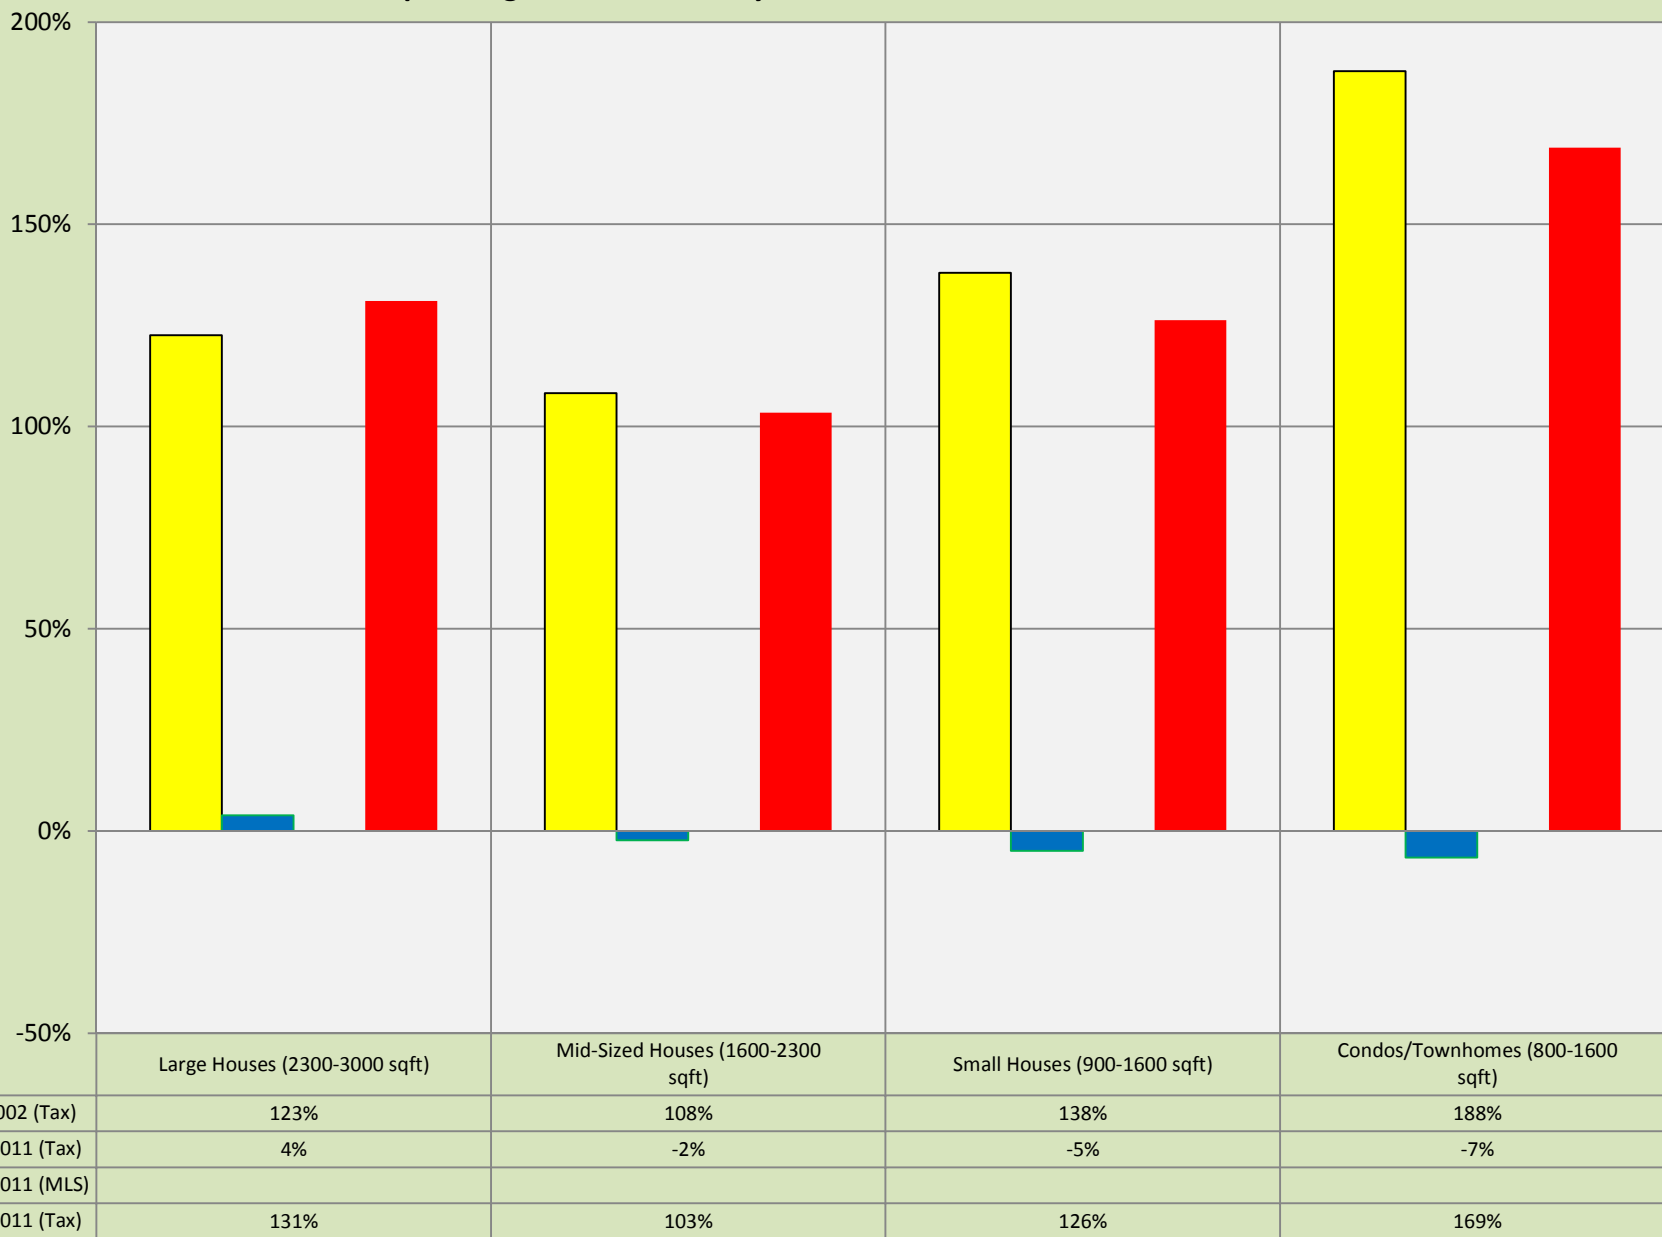

Arvada Long Term Price Appreciation: All Home Sizes

Incorporating Data from County Tax Records and MLS Databases

Compiled by Agents for Home Buyers LLC

www.Agents4HomeBuyers.com

Data Source: MetroList Tax & IRES MLS

Chart based on median price or median price-per sqft of homes. Basement sqft not included in calculations.