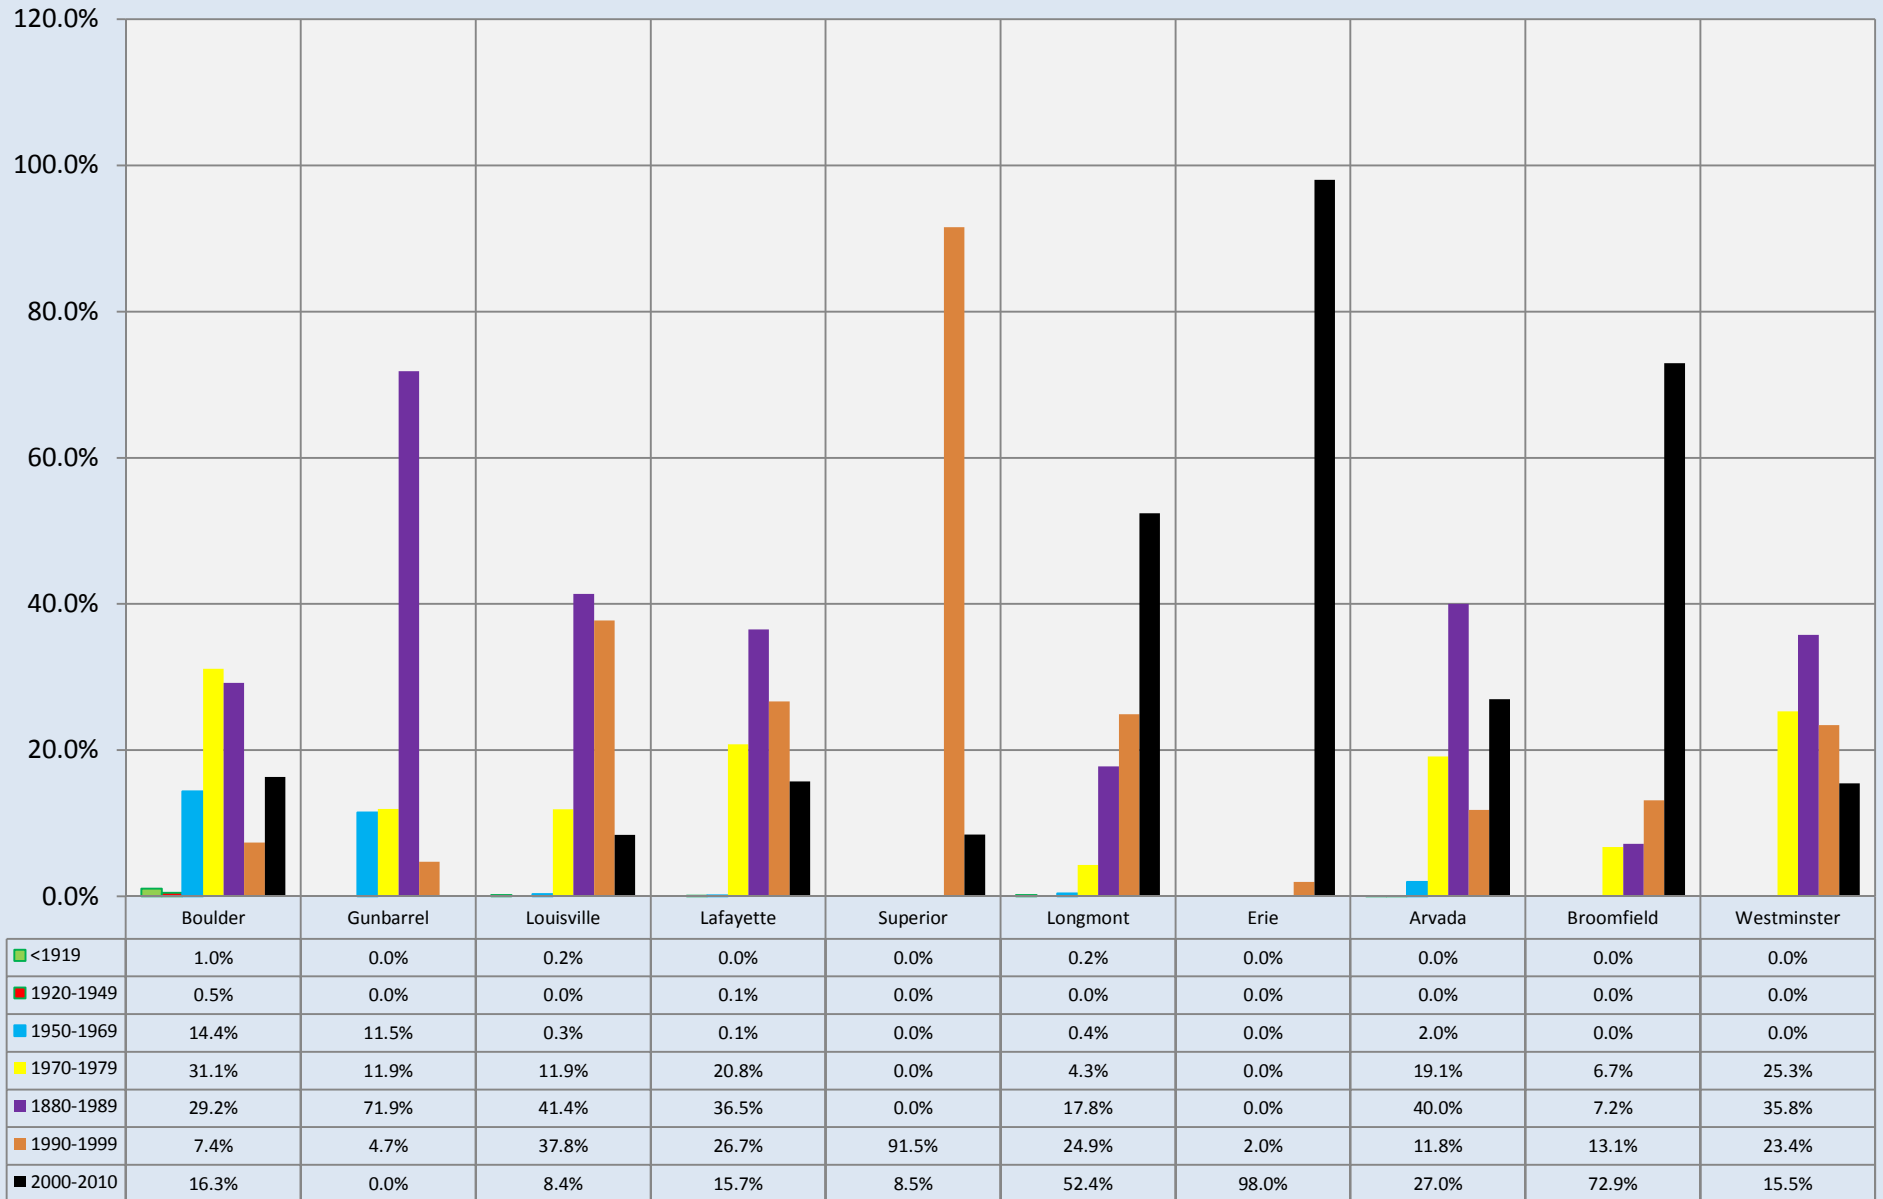

Condos: Mix Built in Time Period vs. Total Housing Stock

All Existing Condos/Townhomes as of August 2010: Data from Real Estate Tax Records

Compiled by Agents for Home Buyers LLC www.Agents4HomeBuyers.com Data Source: Metrolist Tax Data

Percent of total condos/townhomes in various age categories in each community.