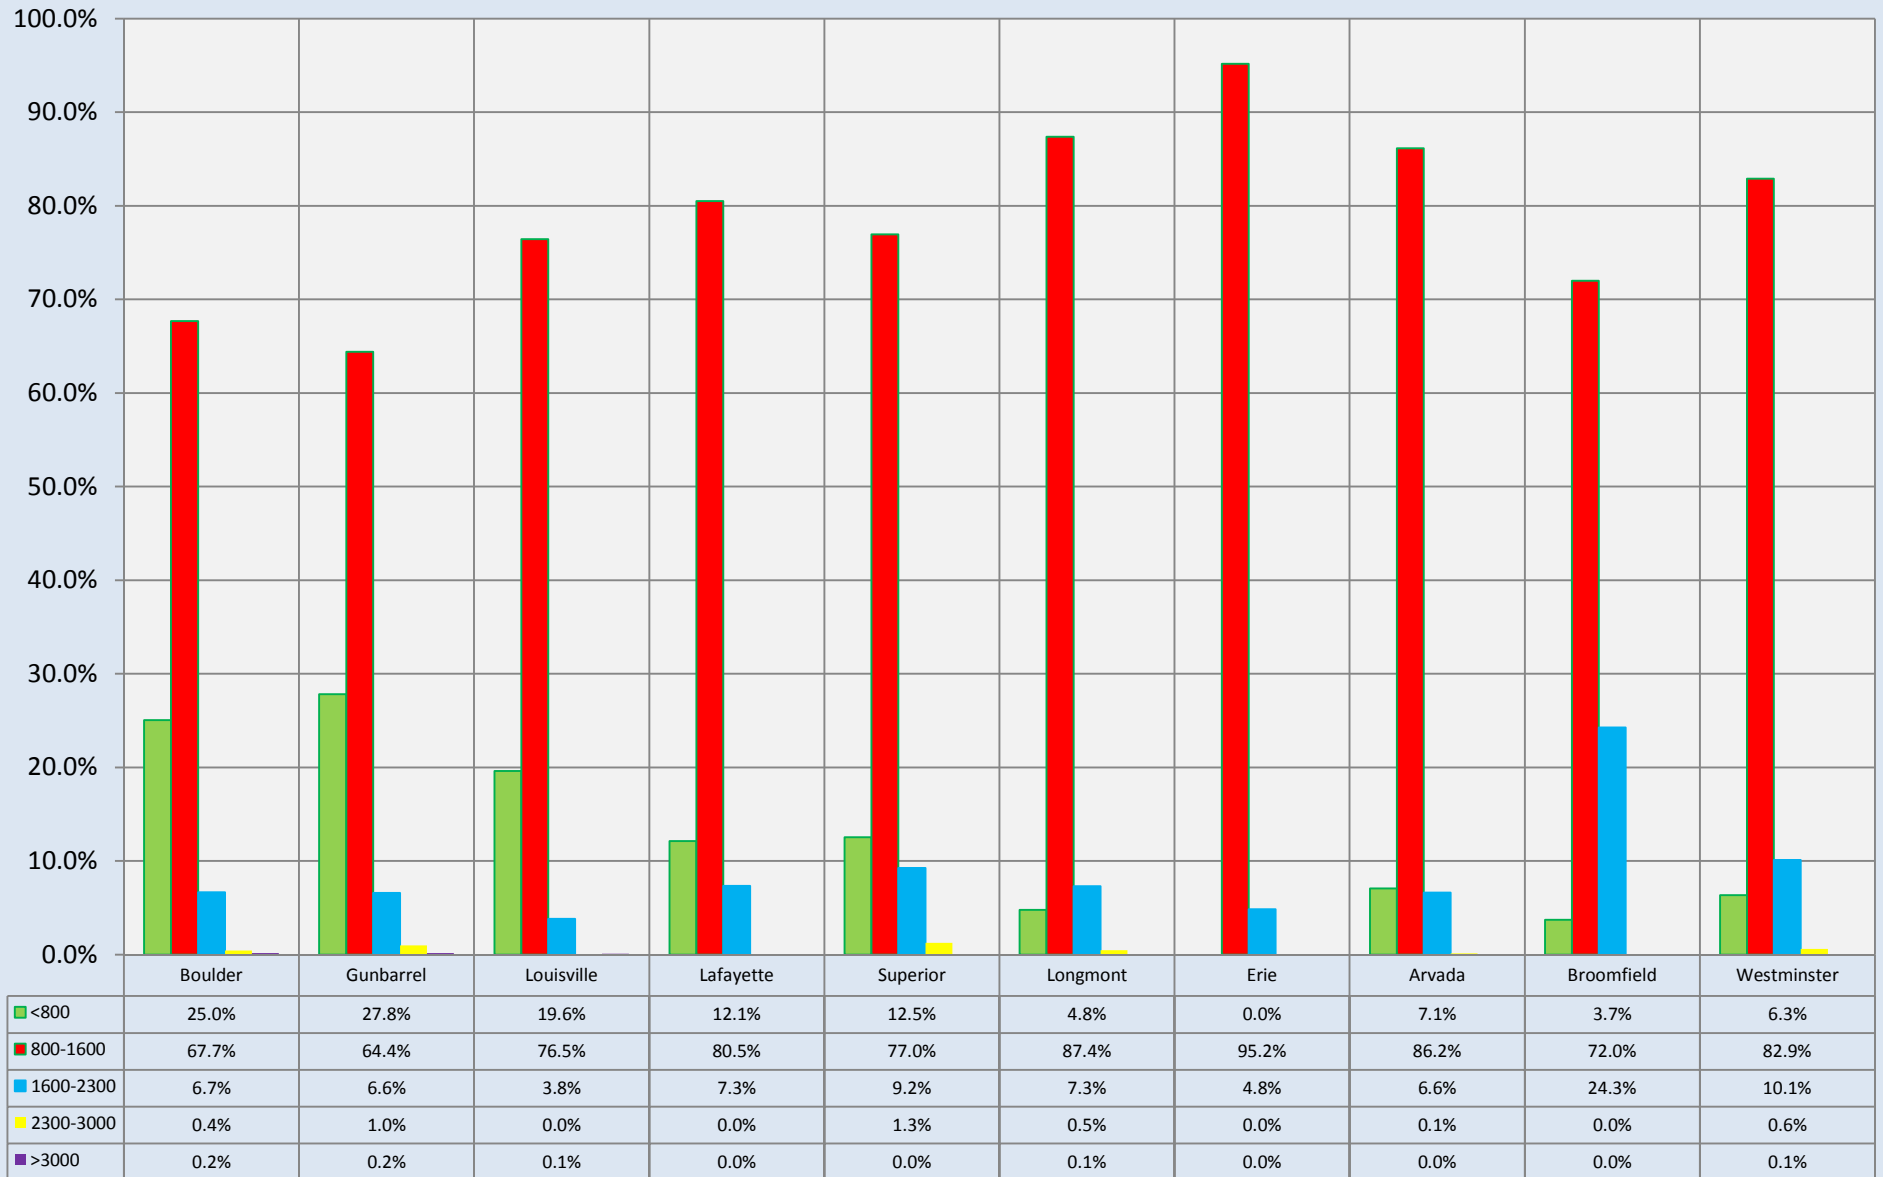

Condos & Townhomes: Mix of Home Sizes in Total Housing Stock

All Existing Condos/Townhomes as of August 2010: Data from Real Estate Tax Records

Compiled by Agents for Home Buyers LLC www.Agents4HomeBuyers.com Data Source: Metrolist Tax Data

Percent of total condos/townhomes in various size categories in each community. Basement sqft not included in calculations.